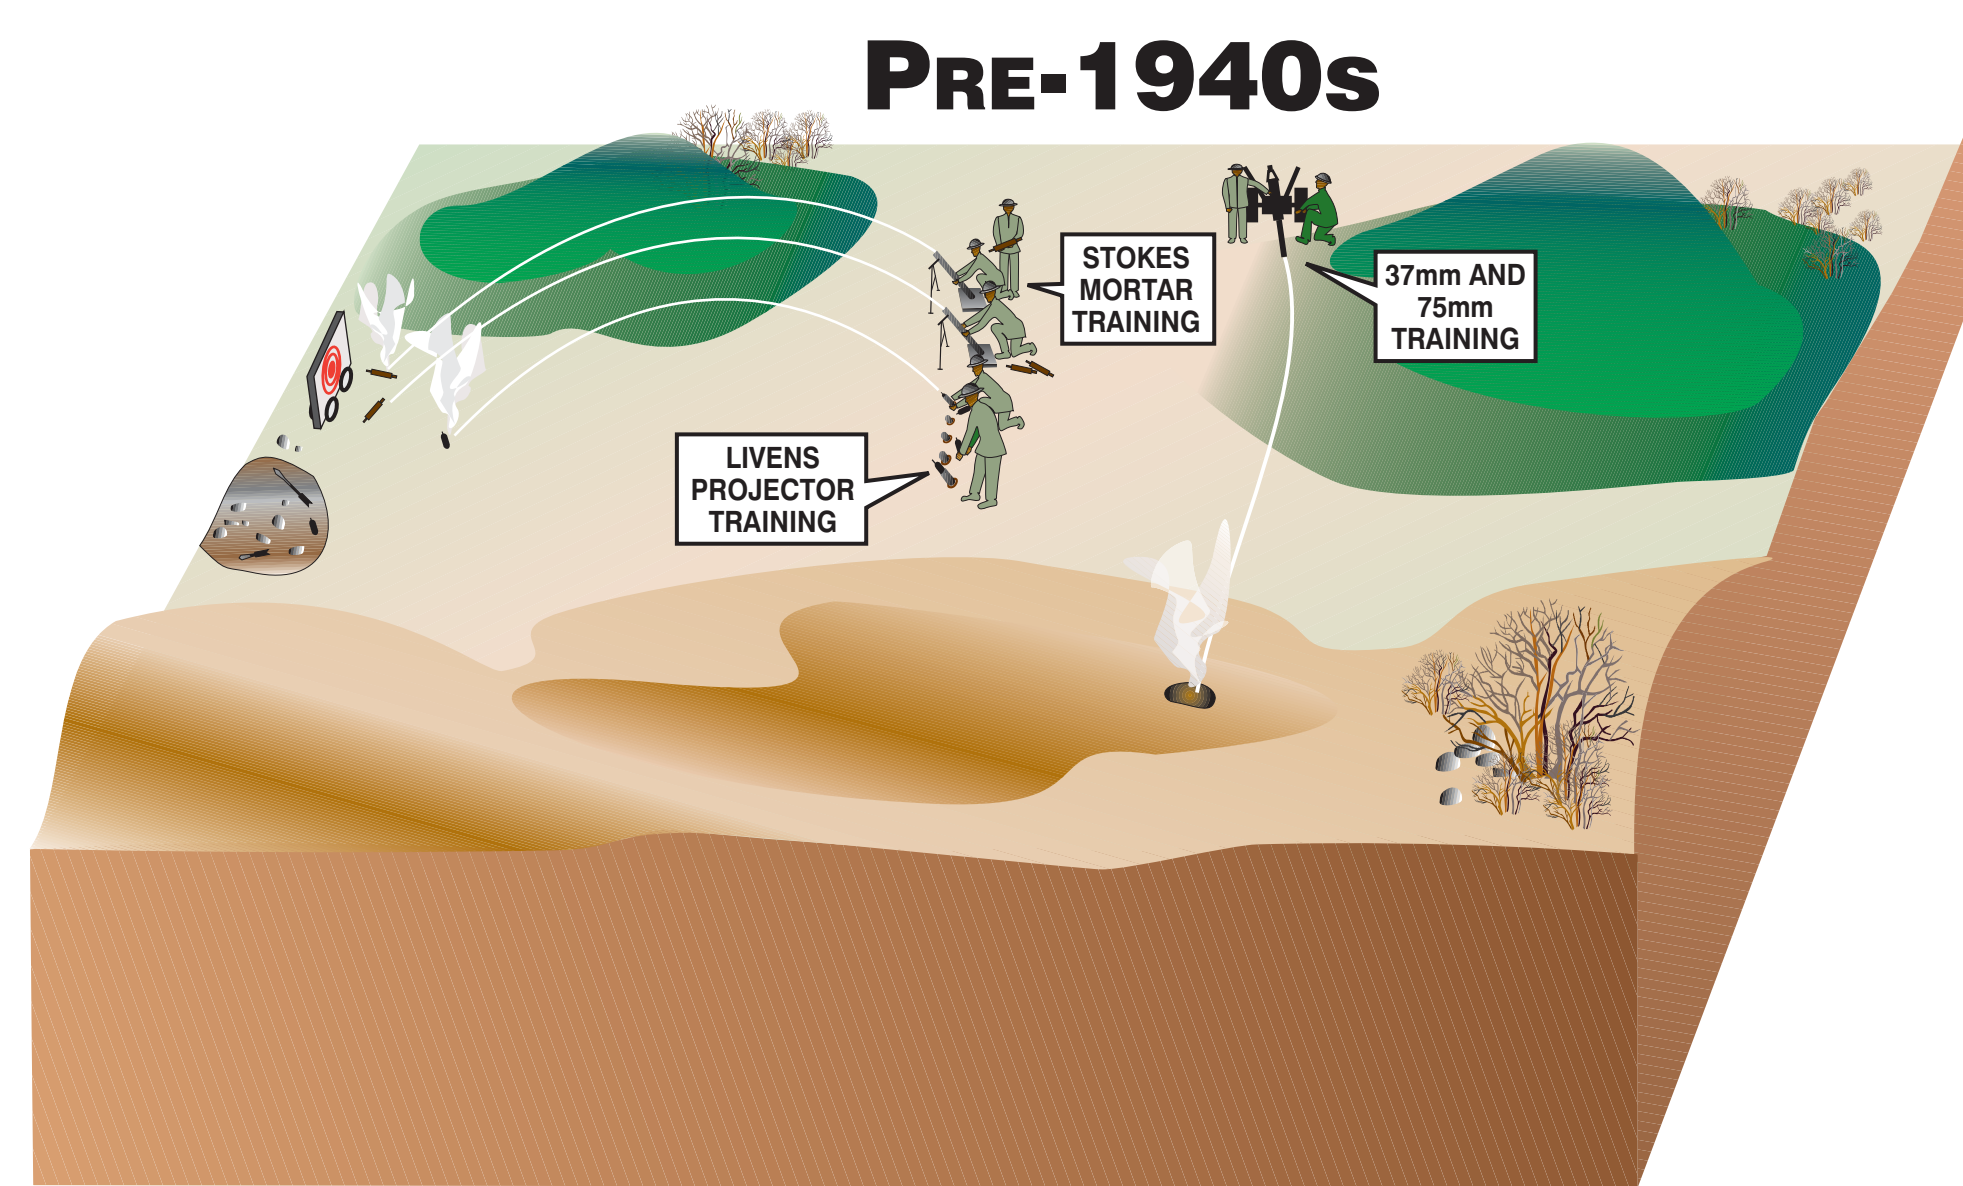

BEFORE BASE CLOSURE

AFTER BASE CLOSURE

LEGEND

• REPRESENTS X,Y COORDINATE OF MEC OR MUNITIONS DEBRIS. DOES NOT INDICATE SURFACE MEC. MOST MEC WAS FOUND BELOW THE GROUND SURFACE.

PROPERTY TRANSFER (REUSE BEGINS)