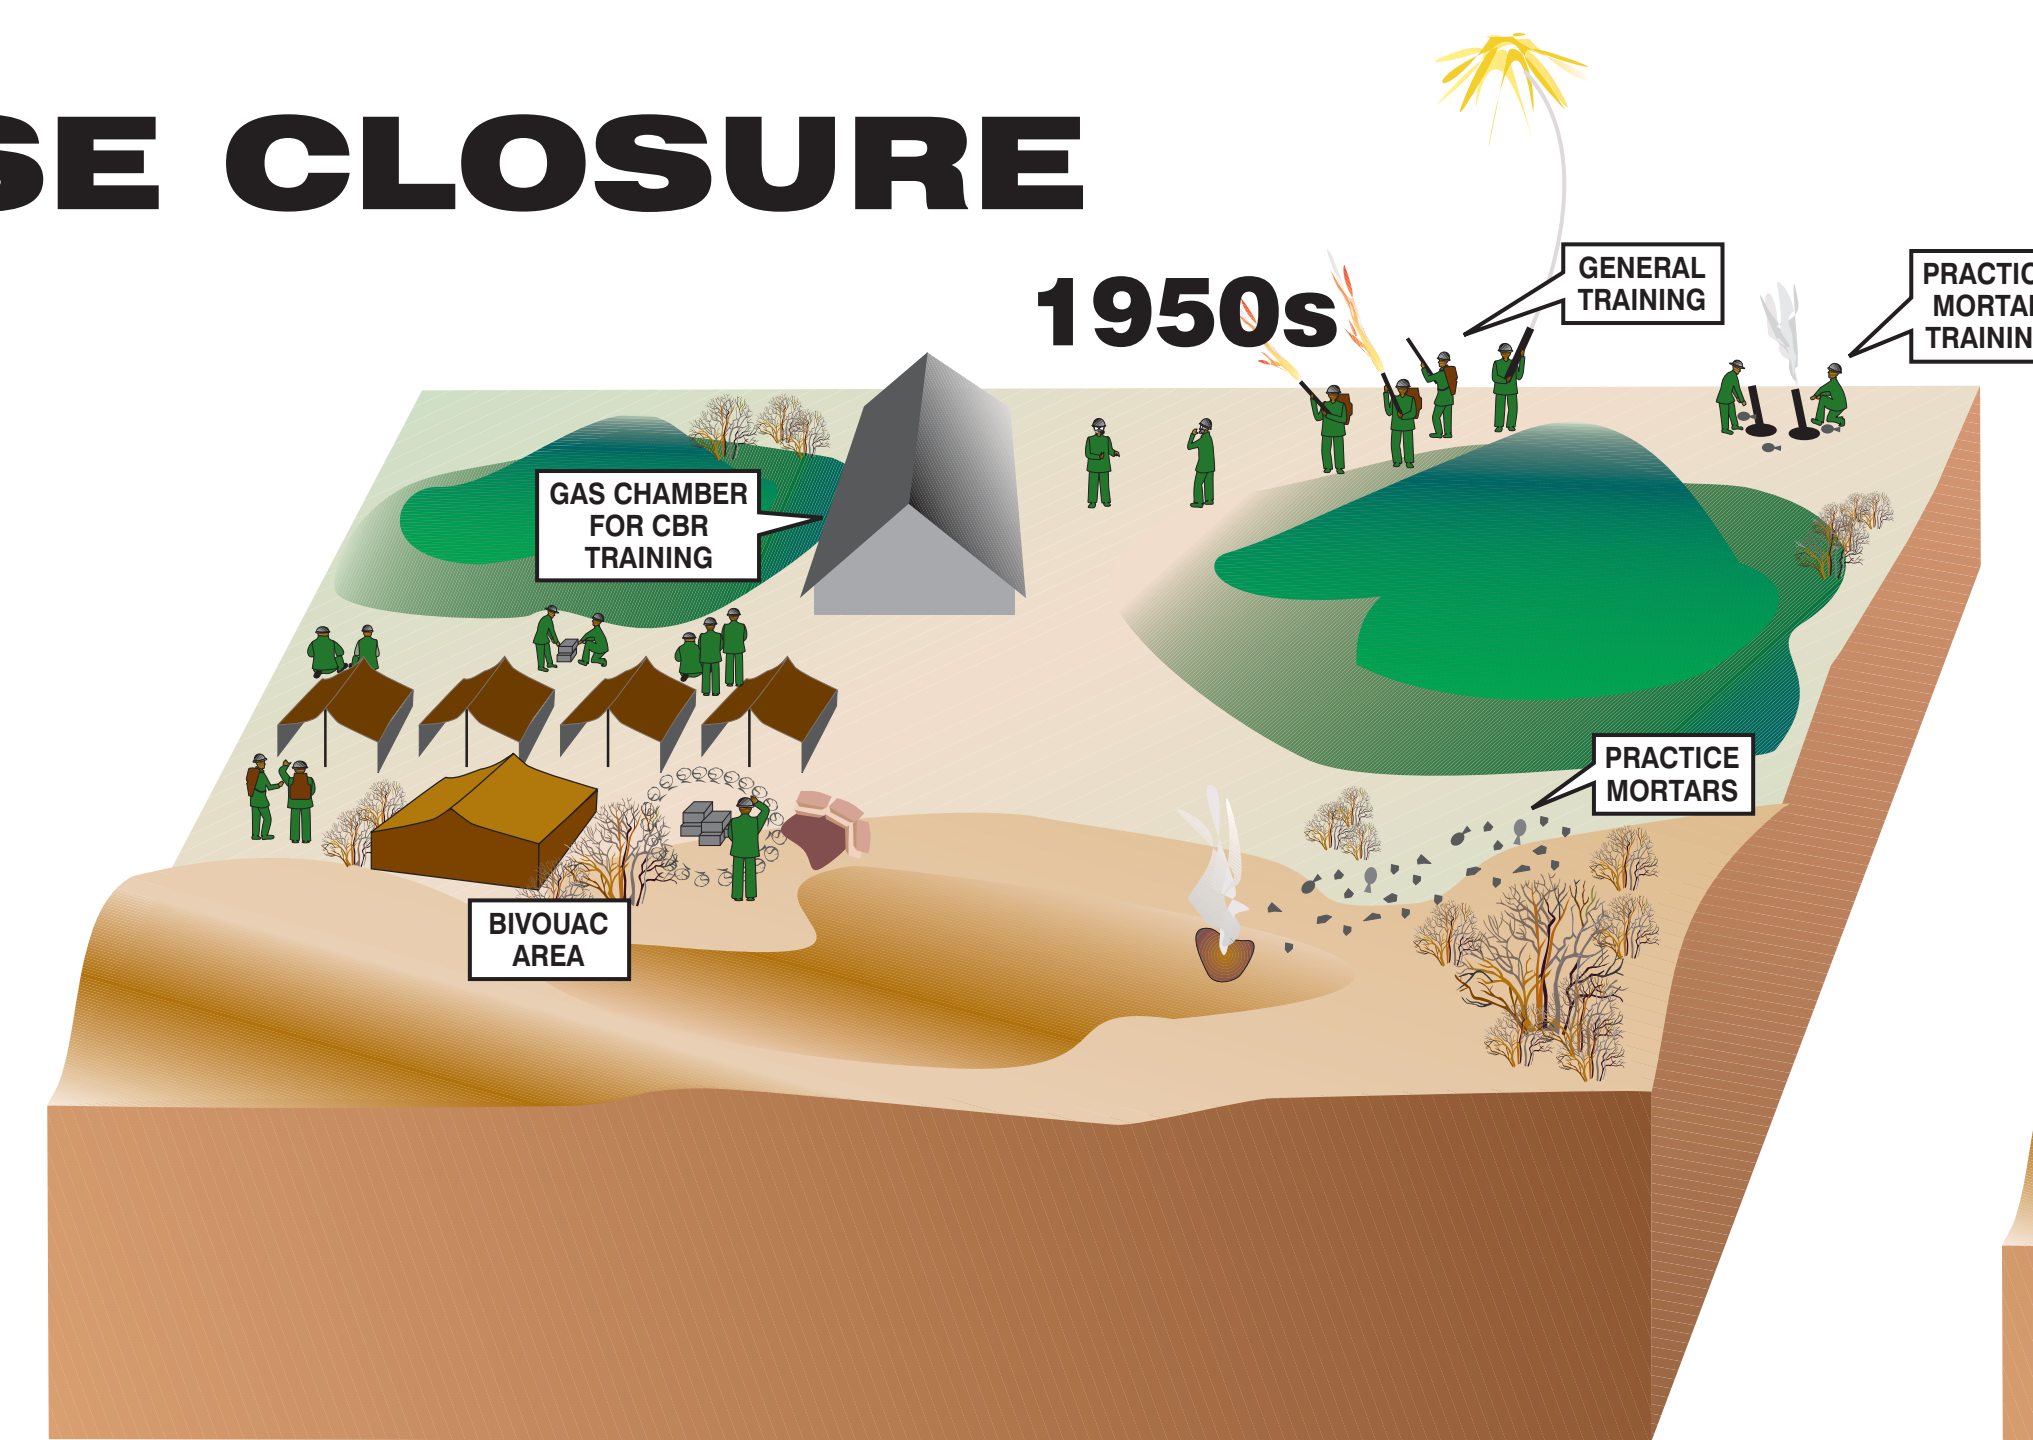

BEFORE BASE CLOSURE

AFTER BASE CLOSURE

LEGEND

• REPRESENTS X,Y COORDINATE OF MEC OR MUNITIONS DEBRIS. DOES NOT INDICATE SURFACE MEC. MOST MEC WAS FOUND BELOW THE GROUND SURFACE.

PROPERTY TRANSFER (REUSE BEGINS)