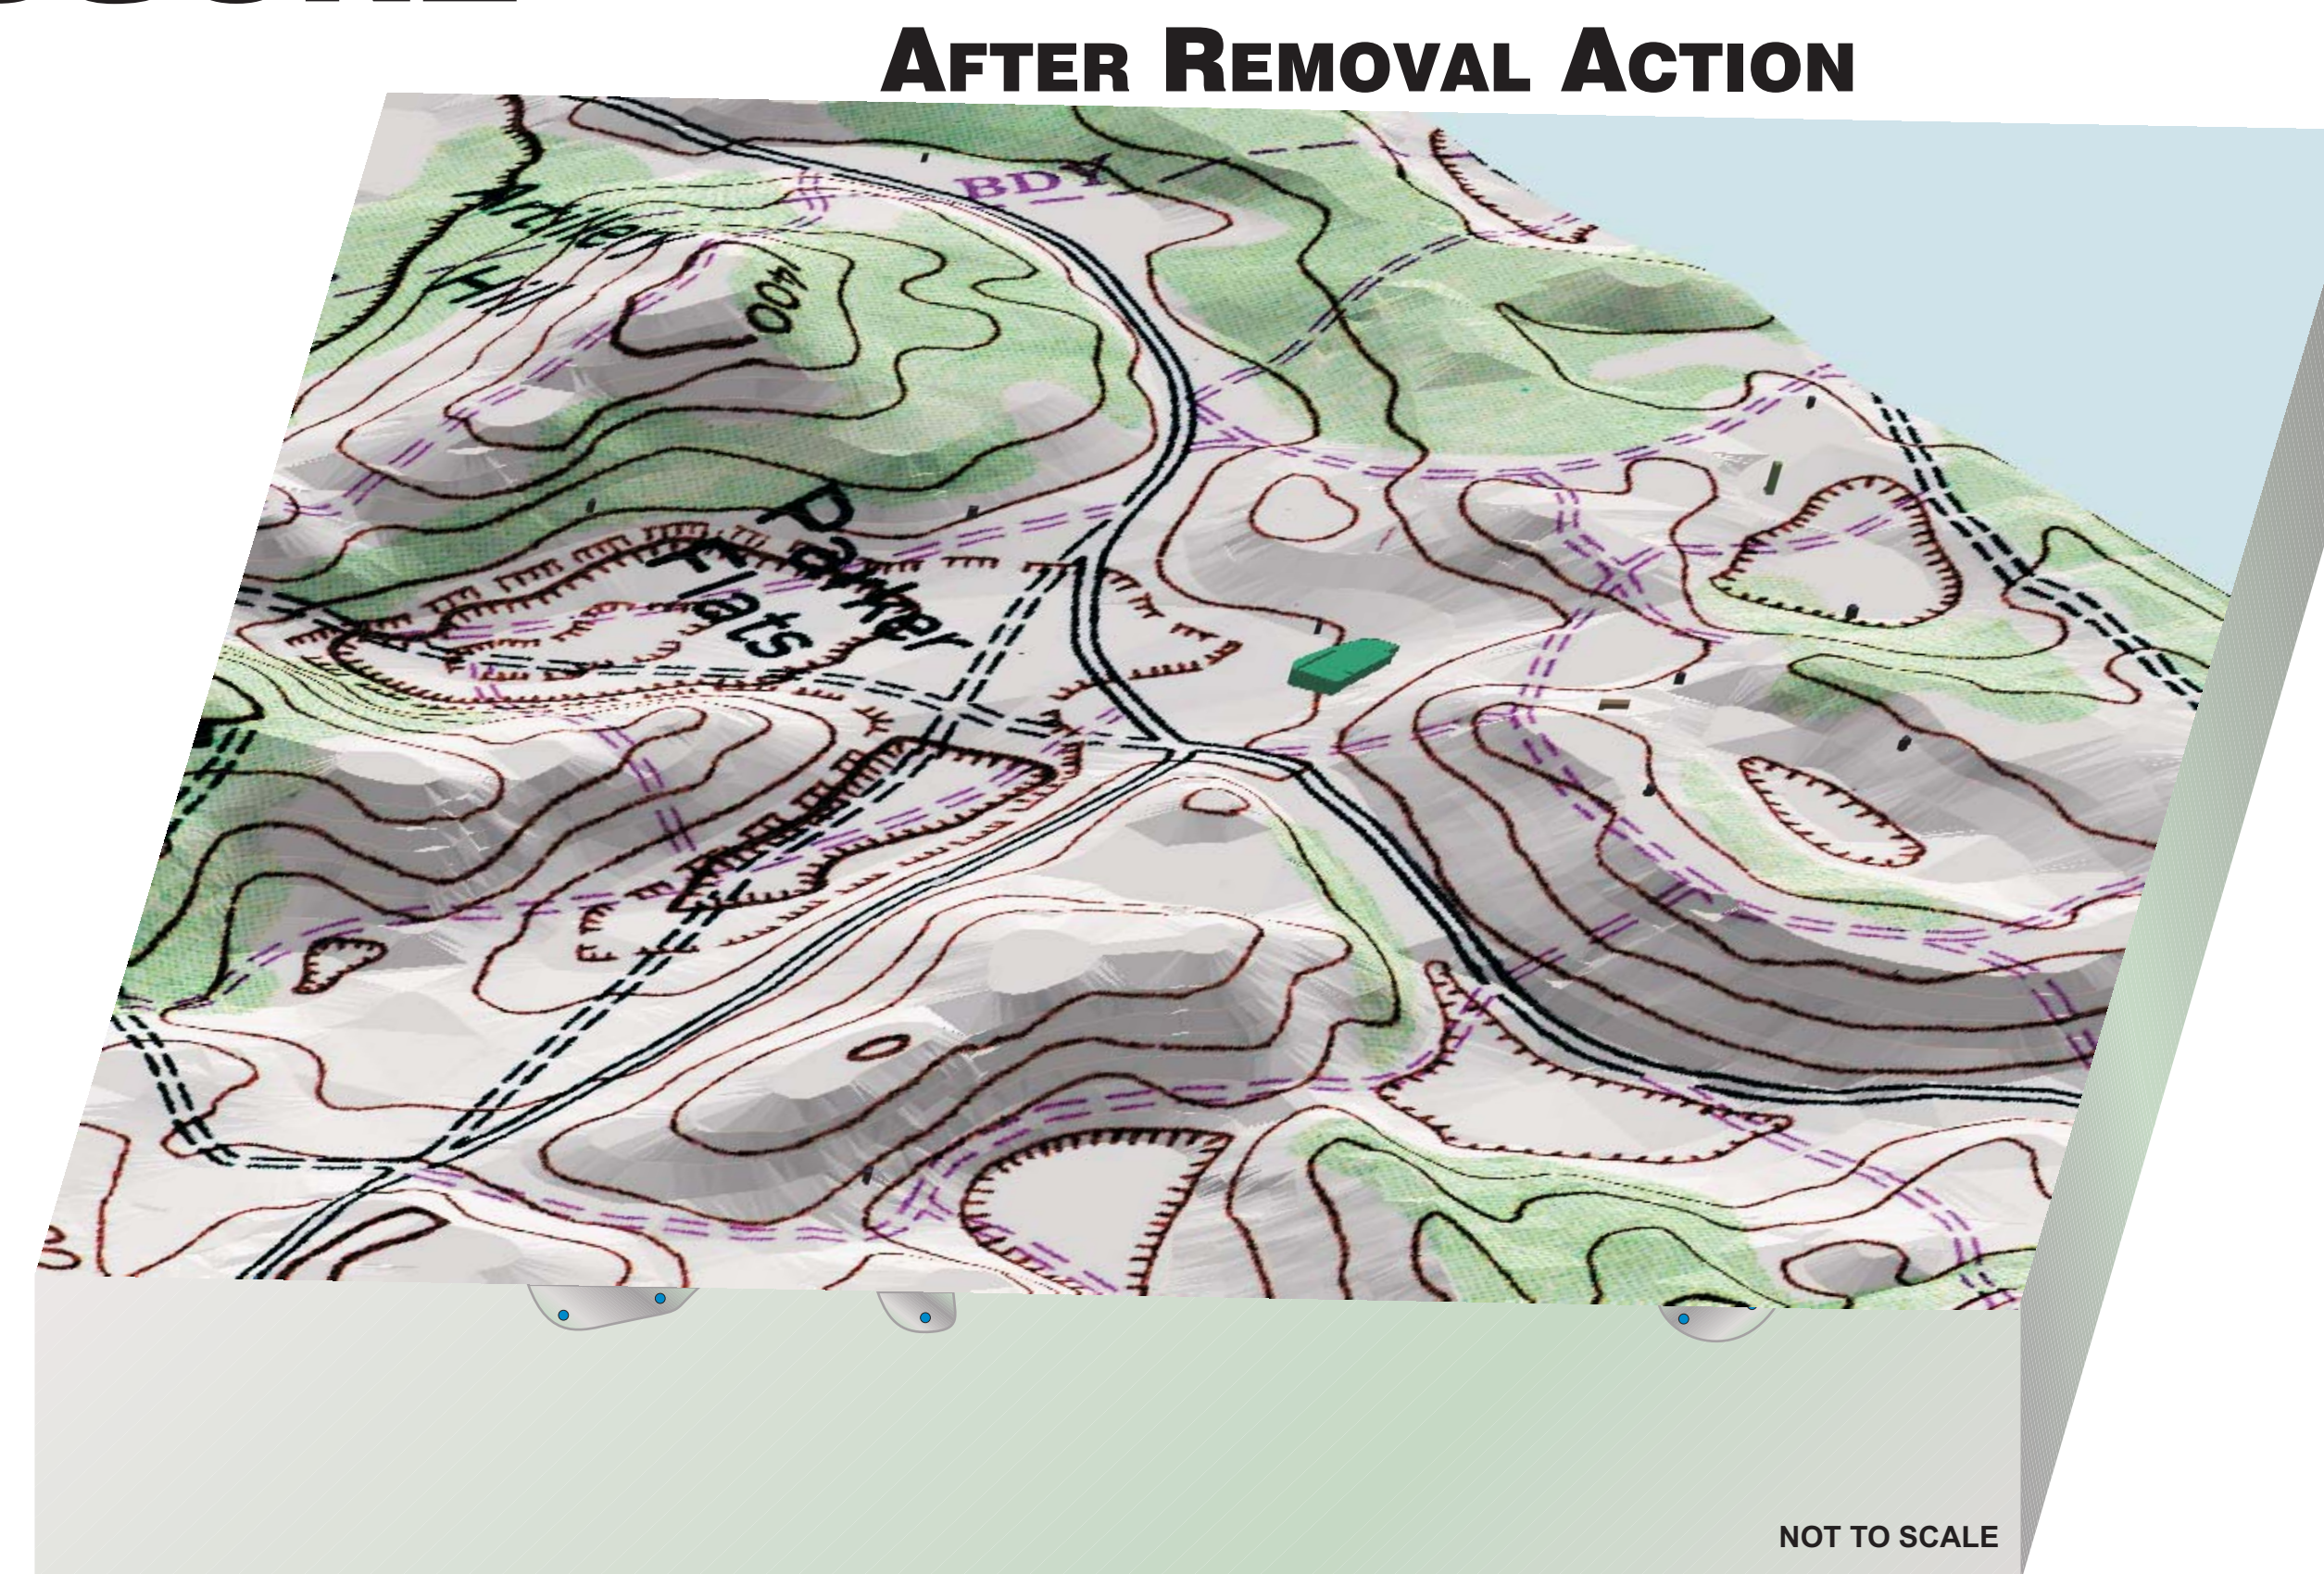

BEFORE BASE CLOSURE

AFTER BASE CLOSURE

LEGEND

• REPRESENTS X,Y COORDINATE OF MEC OR MUNITIONS DEBRIS. DOES NOT INDICATE SURFACE MEC. MOST MEC WAS FOUND BELOW THE GROUND SURFACE.

PROPERTY TRANSFER (REUSE BEGINS)