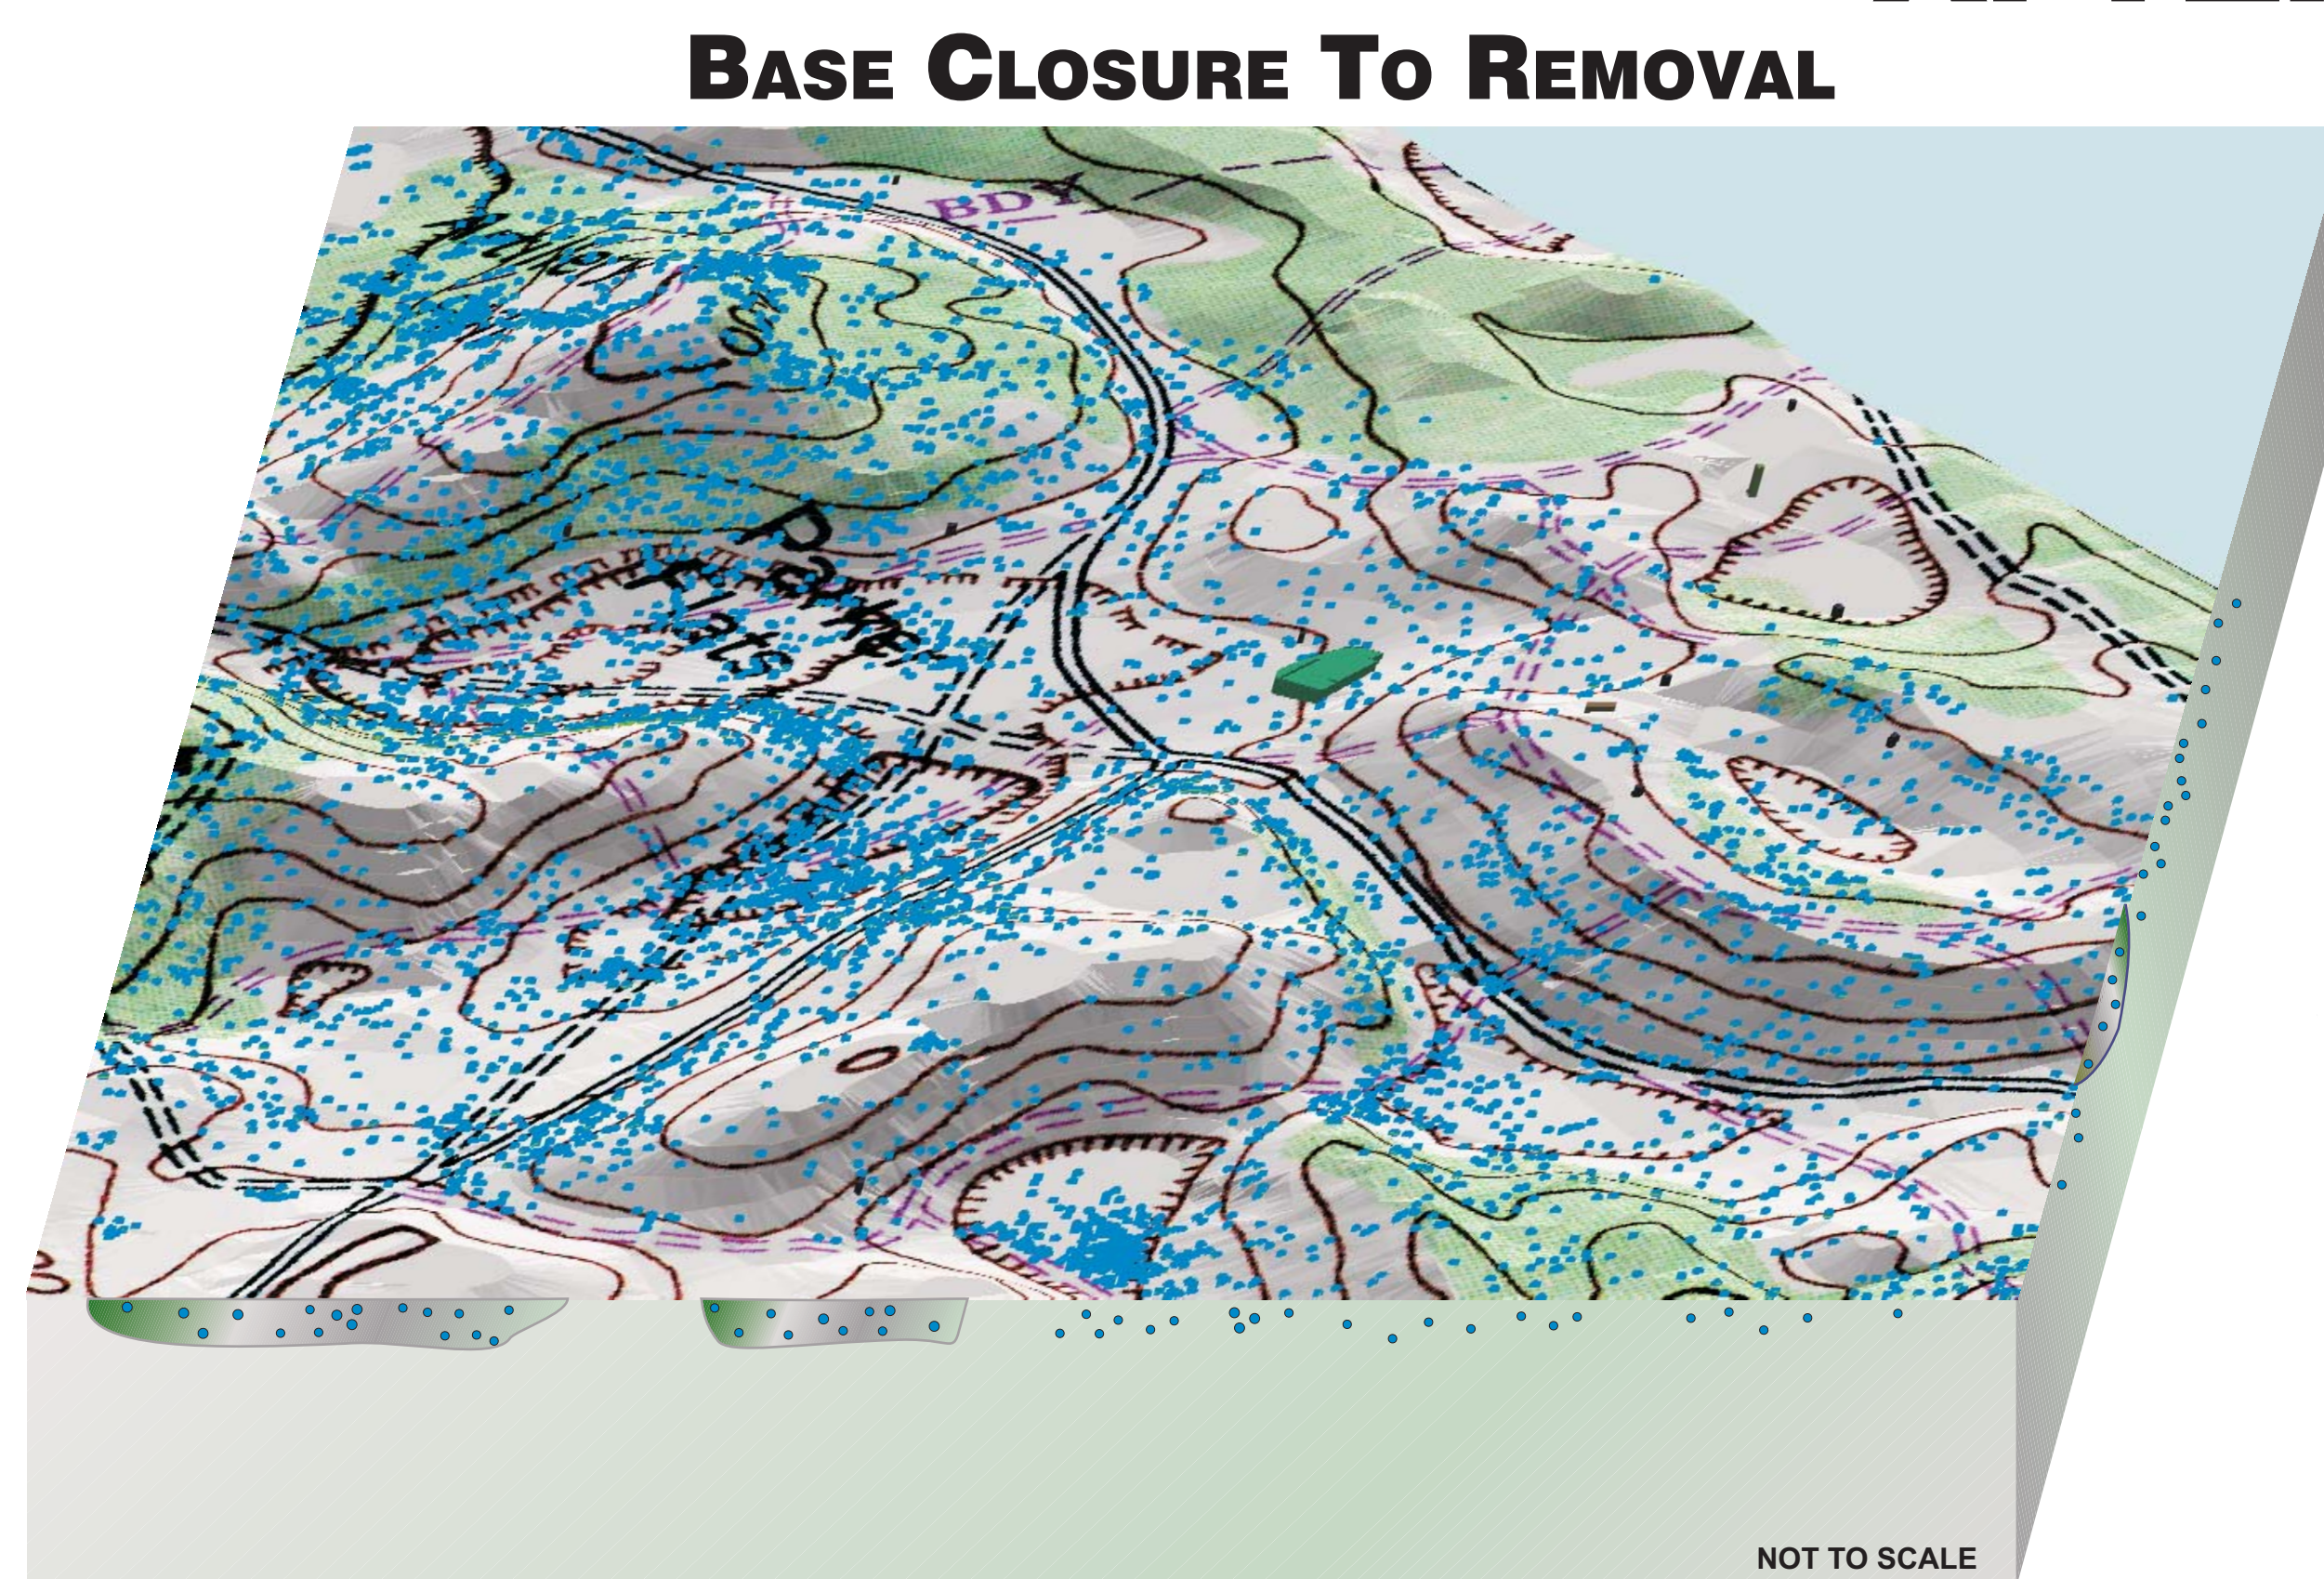

BEFORE BASE CLOSURE

AFTER BASE CLOSURE

LEGEND

• REPRESENTS X,Y COORDINATE OF MEC OR MUNITIONS DEBRIS. DOES NOT INDICATE SURFACE MEC. MOST MEC WAS FOUND BELOW THE GROUND SURFACE.

PROPERTY TRANSFER (REUSE BEGINS)