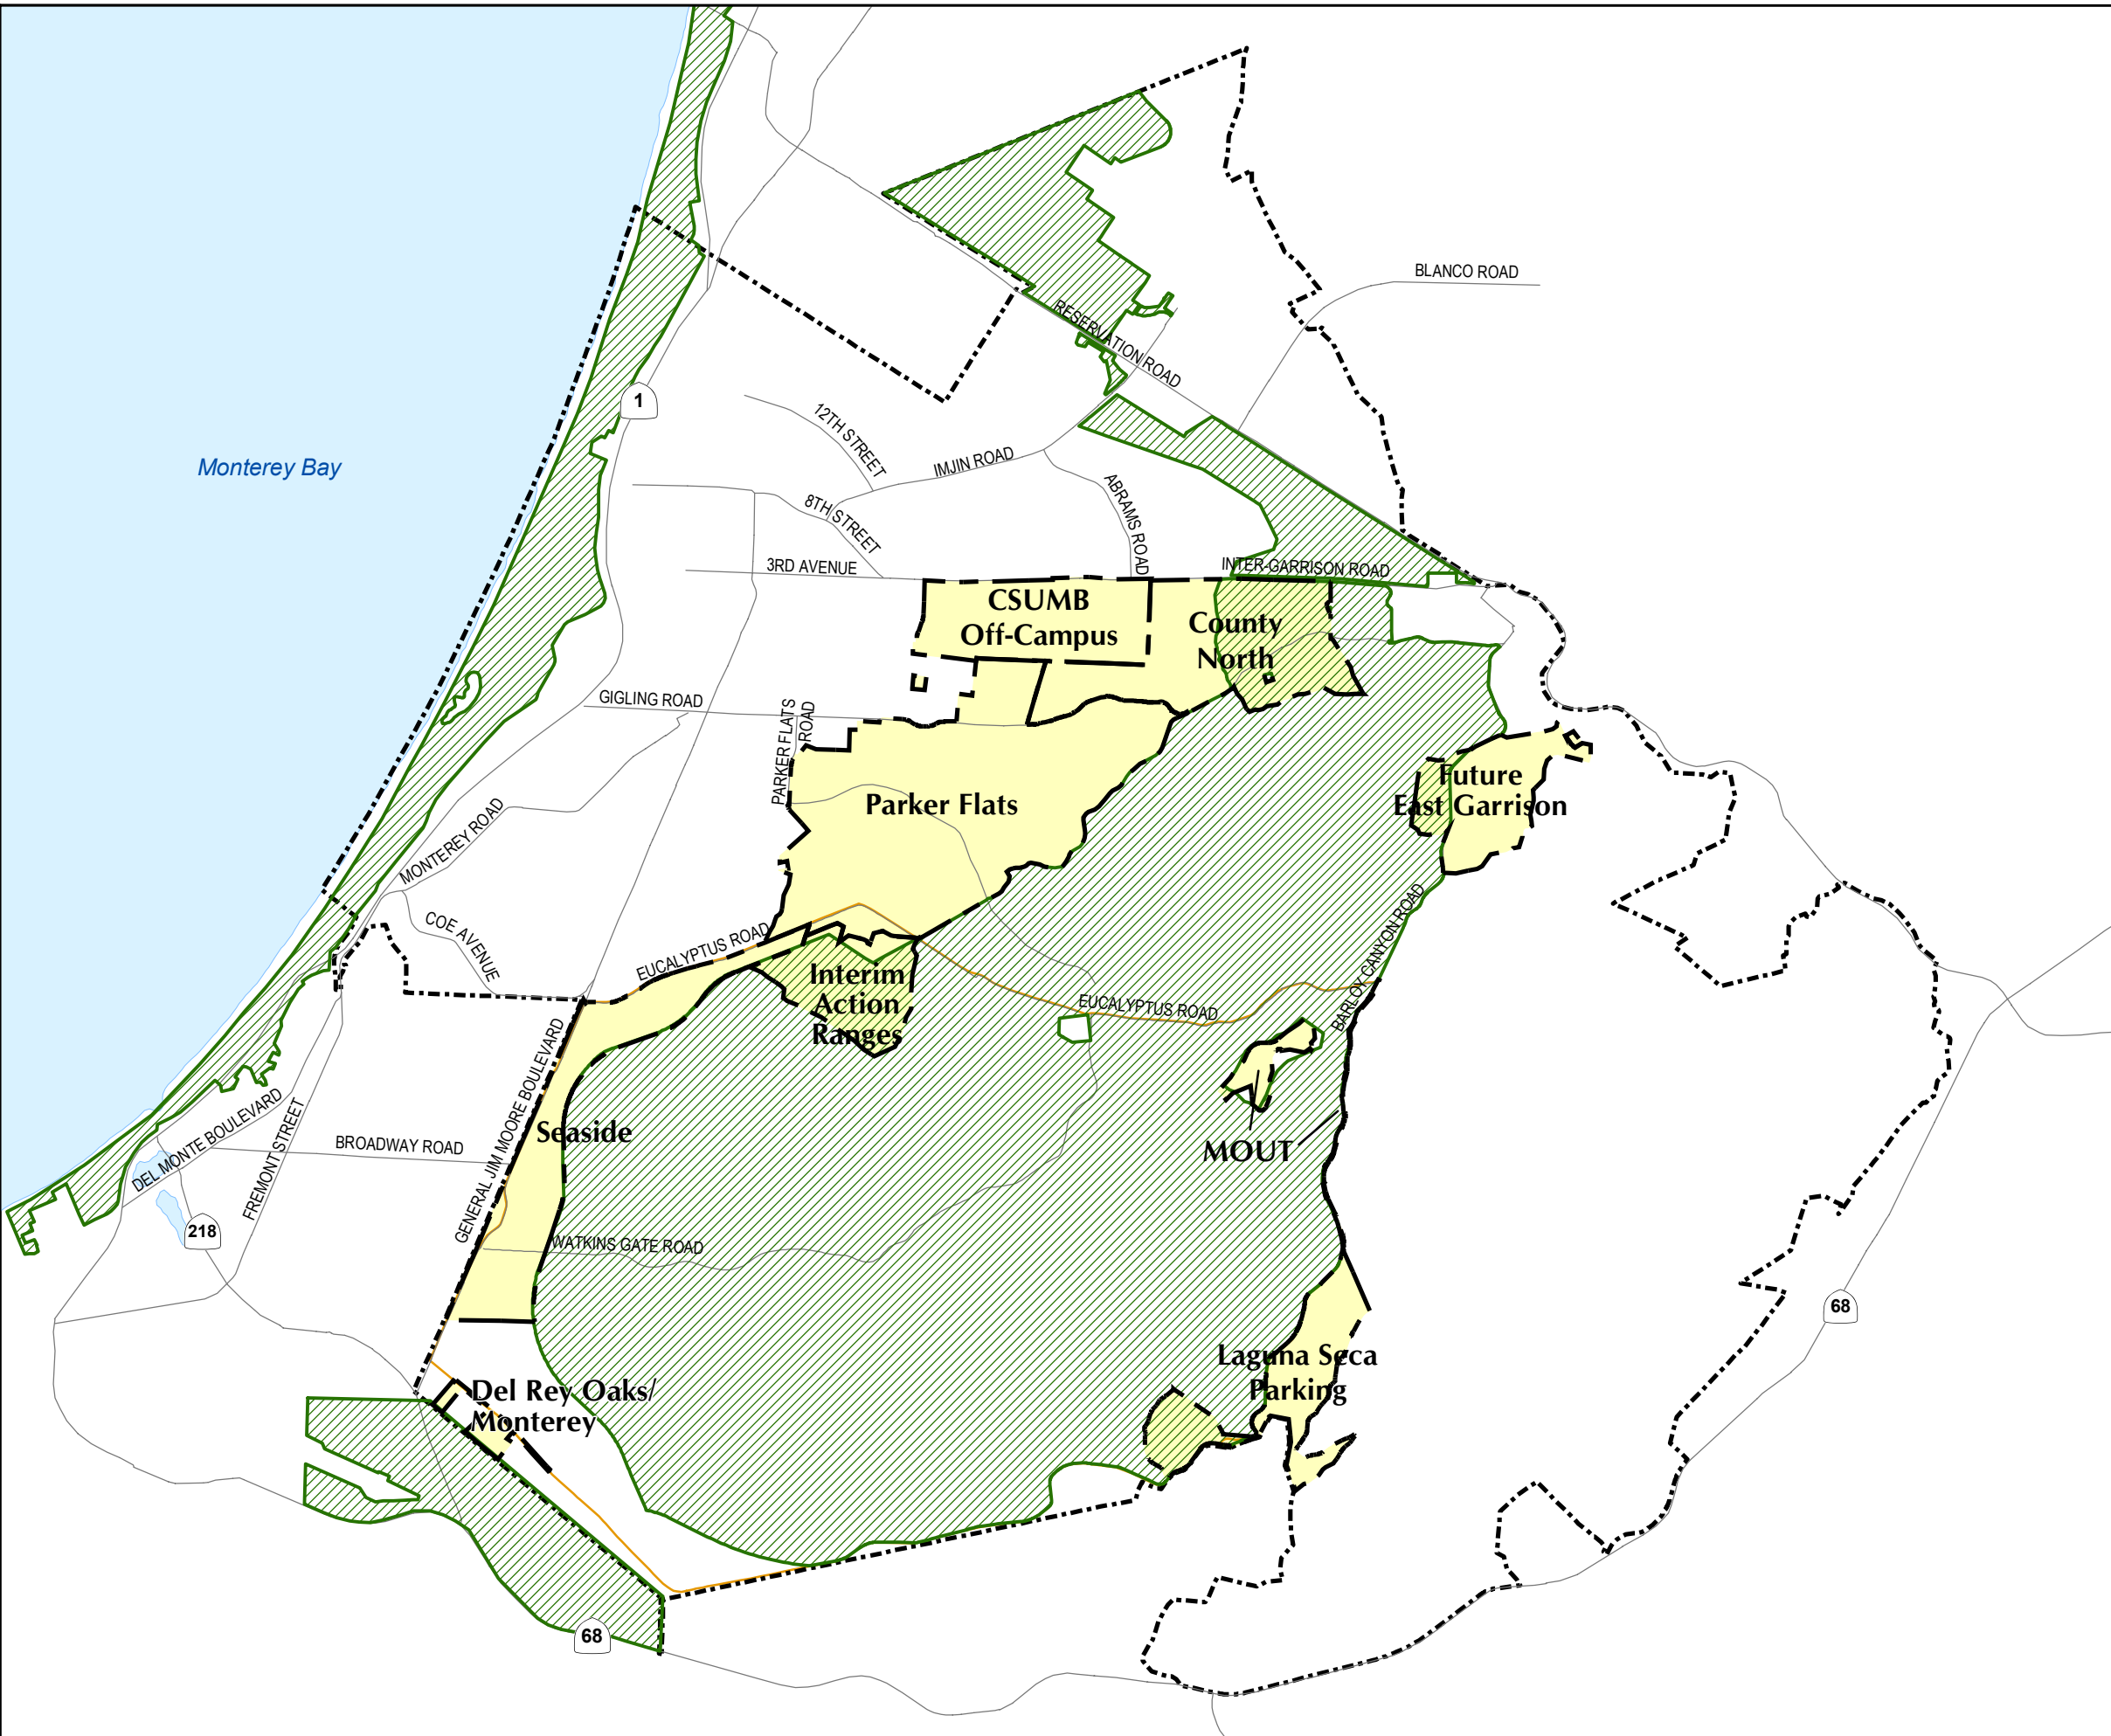

T:\Projects\ALLMRA\Habitat Monitoring\2008 Bio Monitoring Report\Monterey Spineflower Critical Habitat.mxd - 6/12/2009 @ 3:40:41 PM

Legend

- Major Roads
- Former Fort Ord Boundary
- Impact Area Boundary
- U.S. Fish and Wildlife Designated Monterey Spineflower Critical Habitat
- Munitions Response Areas

**Former Fort Ord
and Monterey Spineflower
Critical Habitat**

FORA ESCA RP
Monterey County, California

Figure 10