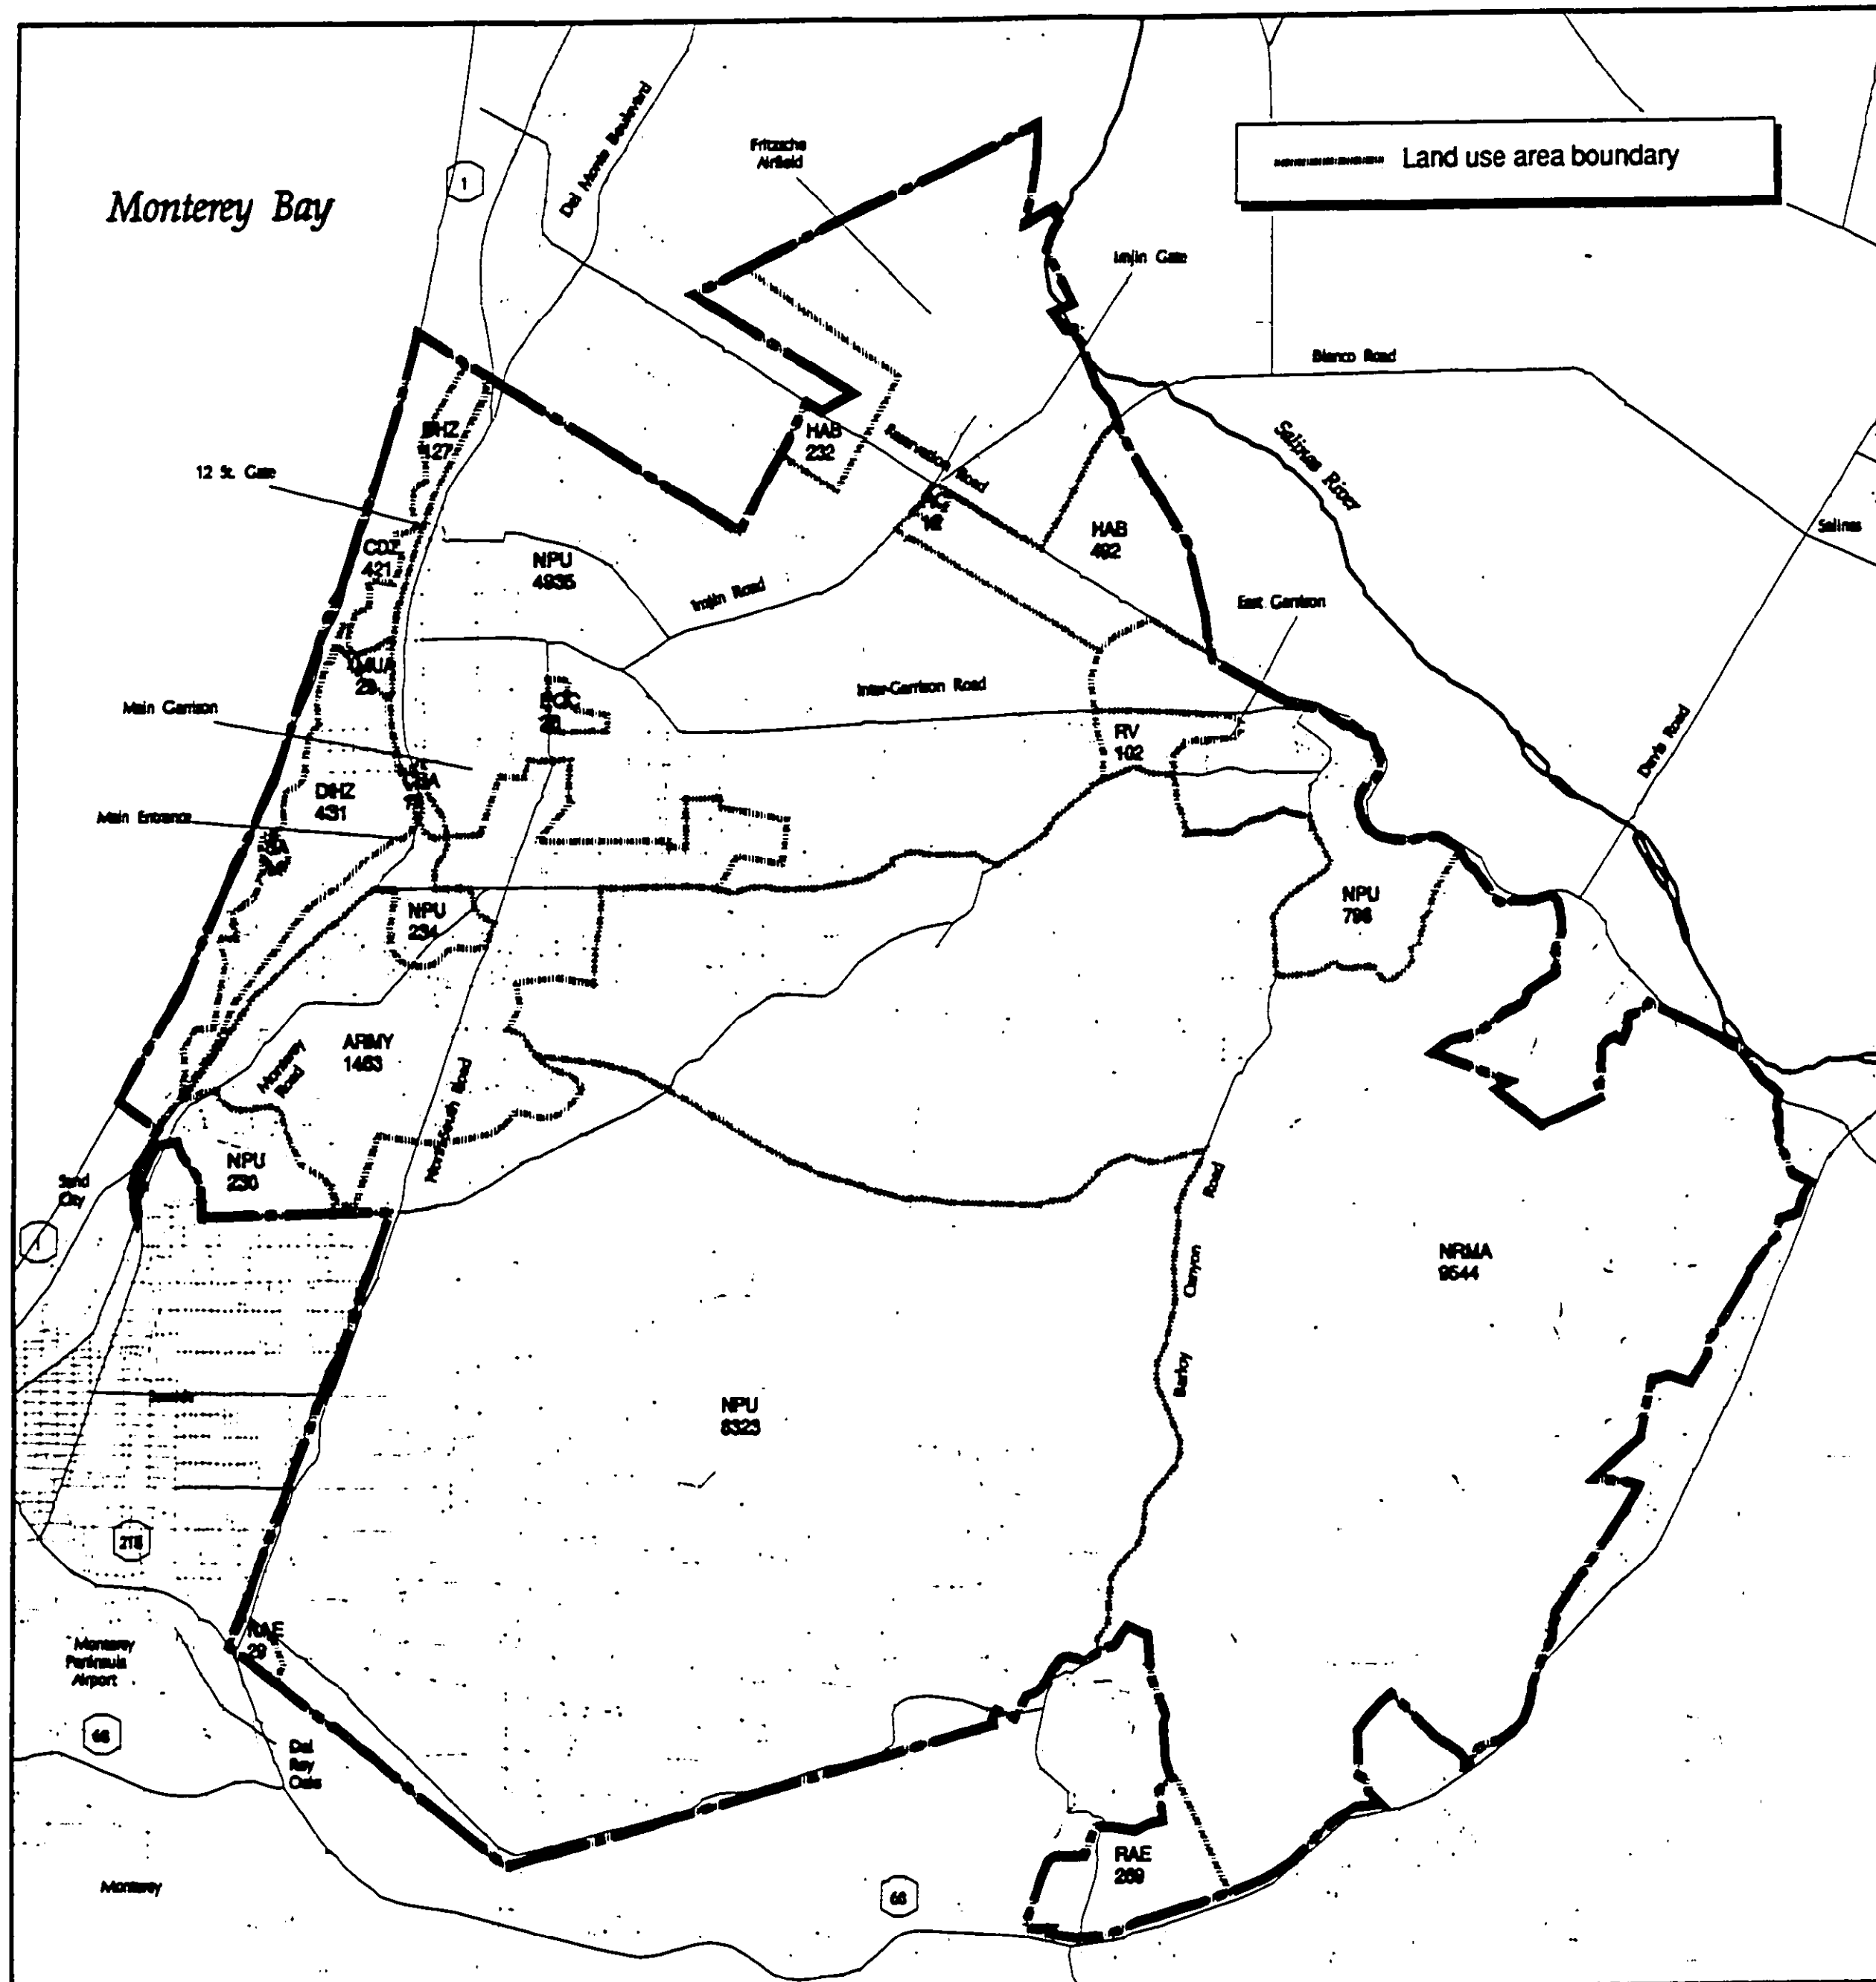

Figure 3-12

Alternative 5: Open Space

- ARMY Army Proposed Presidio of Monterey Annex
- CDZ Coastal Dunes Zone
- CSA Contact Station Area
- DHZ Disturbed Habitat Zone
- EOC Equestrian Center
- HAB Habitat Preserve
- MUA Multi Use Area
- NAE Natural Area Expansion
- NPU No Proposed Use (Caretaker Status)
- NRMA Natural Resource Management Area
- RAE Recreational Area Expansion
- RC Reserve Center
- RV RV Park/Campground
- SA Service Area

If this image is not as legible as this overlay, it's due to the poor quality of the original document