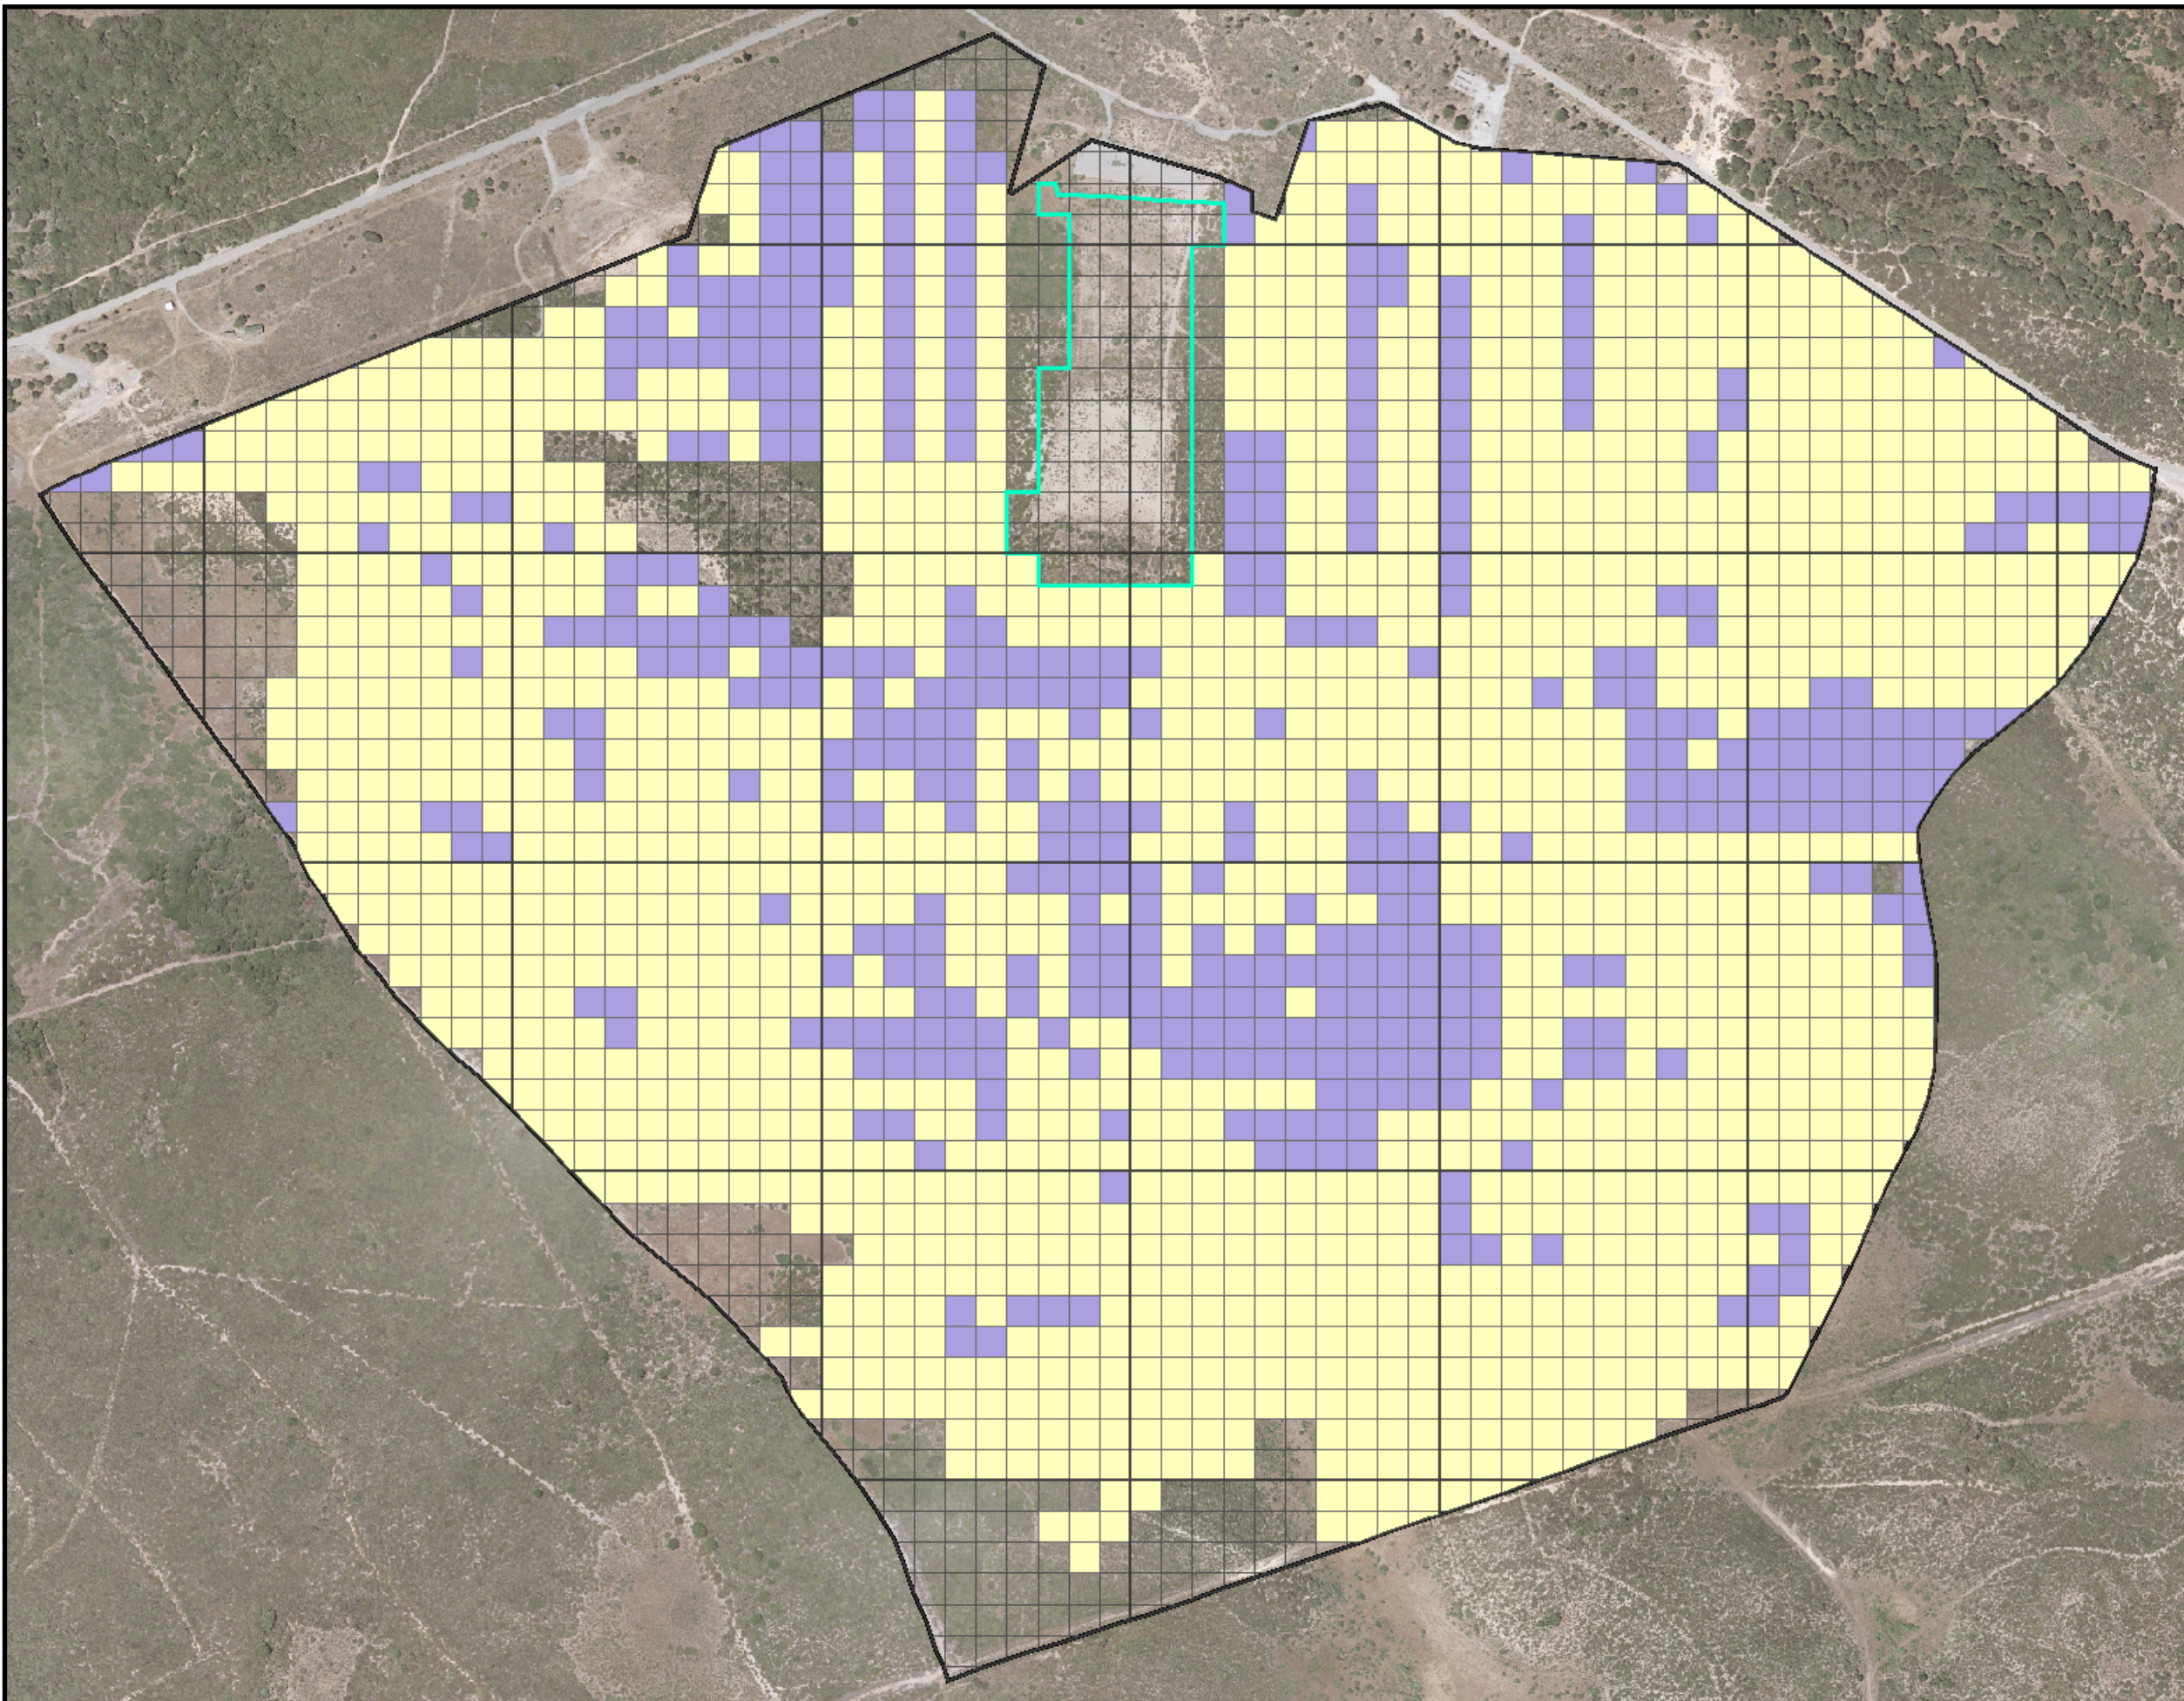

Map 5
MRS-Ranges 43-48
Monterey Spineflower
2005

| | |
|--|------------------------|
| | Presence - 330.2 Acres |
| | Absence - 103.1 Acres |
| | Not Surveyed |
| | Range 45 Sift Area |

| | | |
|----------------------|---|-------------------------------|
| DESIGNED BY: DRJ | FORMER FORT ORD MONTEREY, CALIFORNIA | |
| DRAWN BY: DRJ | | |
| CHECKED BY: ARH | PRINT DATE: Nov 17, 2005 at 03:55 PM | CONTRACT: DACA05-00-D-0003 |
| SUBMITTED BY: GWG | AERIAL PHOTOGRAPHY: 2003 6-in Resolution Color | SCALE: 1:6,500 |
| FILE: | Fort Ord MMRP Database | |
| | GIS_Project\Biol\Spineflower.mxd | |